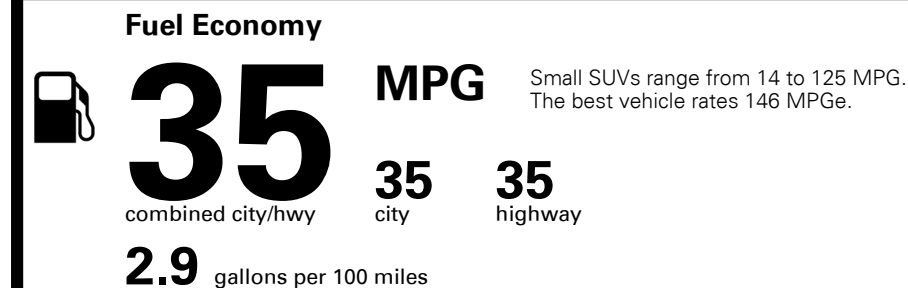

Contact dealer for final pricing details

Inland Freight & Handling : \$1,395.00
Total Price : \$38,875.00

The 2025 Hyundai TUCSON
Smarter, more capable.

EPA DOT Fuel Economy and Environment

Gasoline Vehicle

You save \$2,000
in fuel costs
over 5 years
compared to the
average new vehicle.

Annual fuel cost \$1,500

Fuel Economy & Greenhouse Gas Rating (tailpipe only)

Smog Rating (tailpipe only)

This vehicle emits 253 grams CO₂ per mile. The best emits 0 grams per mile (tailpipe only). Producing and distributing fuel also create emissions; learn more at fuel economy.gov.